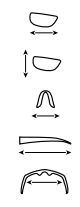

Material : Metal sheet front and bio-sourced rubber end-tips

-  **Lens width :** 48 mm
-  **Lens height :** 42 mm
-  **Nose dimension :** 20 mm
-  **Temple dimension :** 145 mm
-  **Hinge to hinge :** 124 mm

Fit : Large | **Base :** 5

Material : Bio-nylon, bio rubber and recycled metal parts

Lens width : 59 mm
Lens height : 38 mm
Nose dimension : 17 mm
Temple dimension : 135 mm
Hinge to hinge : 143 mm

Designed for outdoor sports lovers, the CARVER 01 is a rectangular frame with dynamic lines. The self-adjusting straight temples inspired by the structure of skis integrate an inner flexible rubber, a metal-blade core, and an outer stiff rubber for better hold and increased comfort.